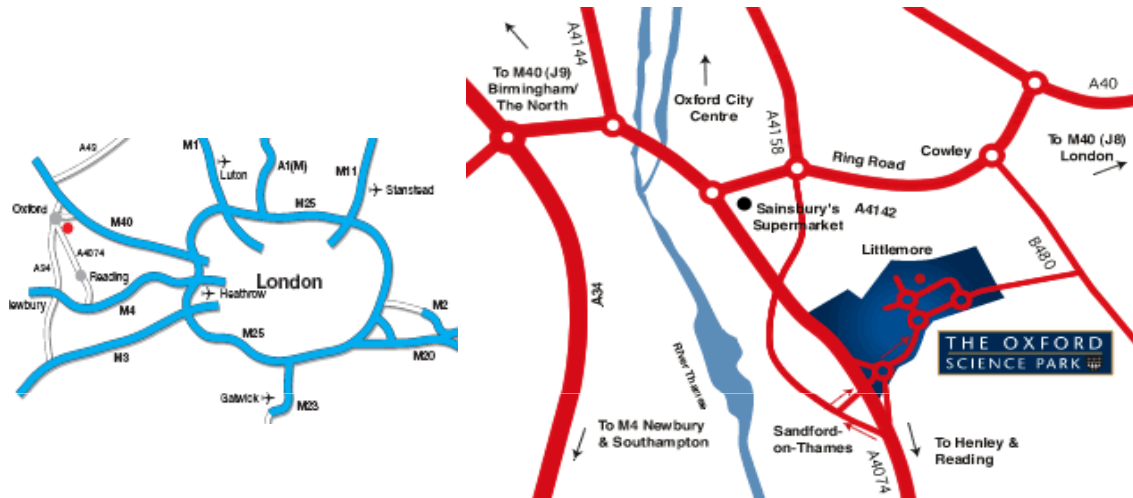

Laboratory for Tribology and Nano-Sciences

DIRECTIONS:

Address	Directions to the Oxford Science Park	Directions to Powertrib Ltd, Magdalen Centre
<p>POWERTRIB Ltd The Oxford Science Park Magdalen Centre Robert Robinson Avenue Oxford OX4 4GA United Kingdom Phone: +44 1865 784610</p>	<p>The Oxford Science Park is located approx. 4 miles south east of Oxford City centre. When travelling from the north use the M40 Junction 9, or from London use the M40 Junction 8.</p> <p>The Science Park is well signposted however where not indicated follow signs for the A4074 or the Kassam Stadium (follow the brown football) located about 500 metres east of the Science Park.</p>	<p>At the first round-about at The Oxford Science Park, turn right into the Robert Robinson Avenue. The Magdalen Centre will be now on your left.</p> <p>There is a visitors parking in front of the Magdalen Centre.</p> <p>Please report to the Reception of the Magdalen Centre.</p>