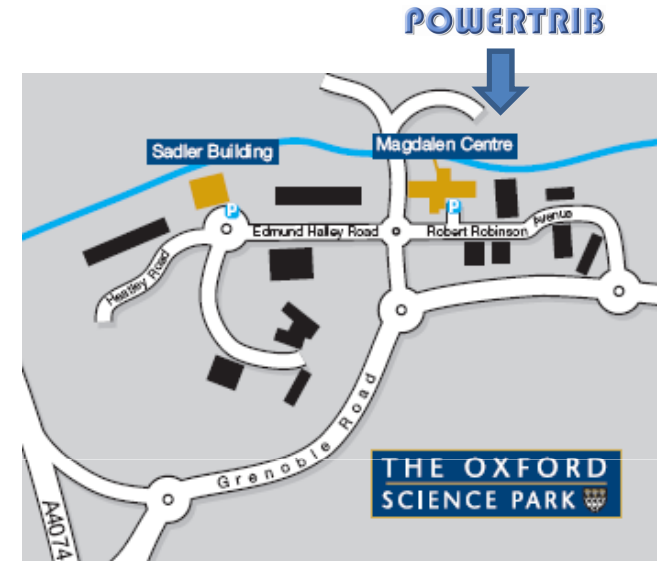

Laboratory for Tribology and Nano-Sciences

DIRECTIONS:

Address	Directions to the Oxford Science Park	Directions to Powertrib Ltd, Magdalen Centre
<p>POWERTRIB Ltd The Oxford Science Park Magdalen Centre Robert Robinson Avenue Oxford OX4 4GA United Kingdom Phone: +44 1865 784610</p>	<p>The Oxford Science Park is located approx. 4 miles south east of Oxford City centre. When travelling from the north use the M40 Junction 9, or from London use the M40 Junction 8.</p> <p>The Science Park is well signposted however where not indicated follow signs for the A4074 or the Kassam Stadium (follow the brown football) located about 500 metres east of the Science Park.</p>	<p>At the first round-about at The Oxford Science Park, turn right into the Robert Robinson Avenue. The Magdalen Centre will be now on your left.</p> <p>There is a visitors parking in front of the Magdalen Centre.</p> <p>Please report to the Reception of the Magdalen Centre.</p>